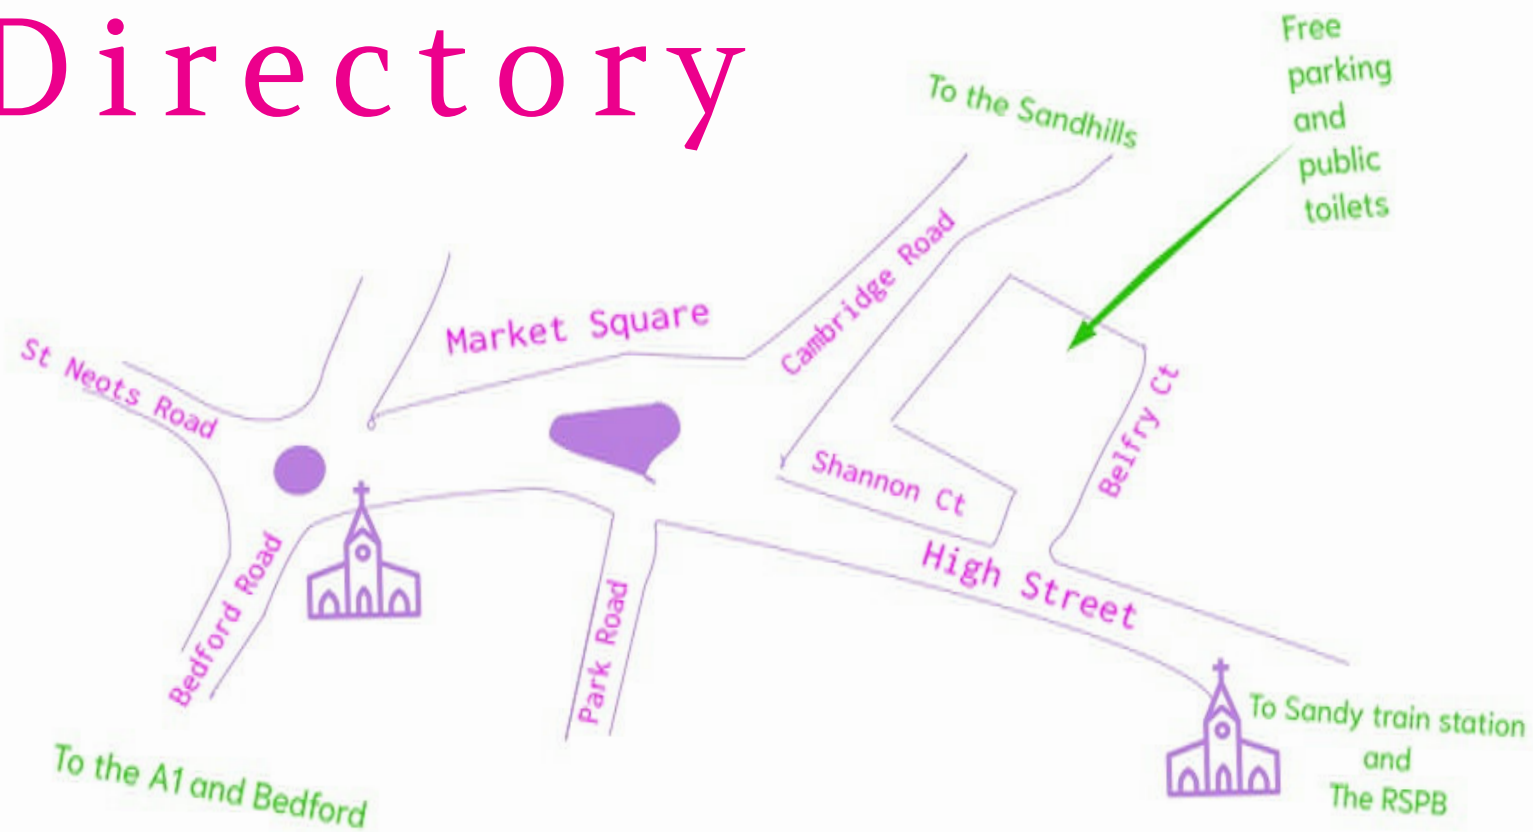

Sandy Town Centre Directory

HIGH STREET

Betfred betting shop
 USA Fried Chicken & Pizza 
 J S Aylesford Butchers
 The Four Horsemen 
 Chunky's Cafe  
 Lane & Browns estate agency
 Bostons Barbers
 Just Curves Bridal
 Georgie B Photography
 JJ Nails
 Image Micro Components
 Medivet
 Gandhi in Sandy 
 Sir William Peel 
 The Town Fryer 
 G & H Seamer Funeral Directors
 Trim & Proper hair salon
 Top Spot Hairdressers
 Gilby's Hardware
 Adelaide Veterinary Centre
 Mamma's Coffee Shop 
 King's Barber
 Sandra's hair salon
 Bedfordshire Clockmaking Co.
 Tommy Lee's Tattoo Studio
 All Seasons Boutique
 The Beauty Spot
 Old Red Barbers

MARKET SQUARE

Kennedy and co. estate agency
 China Express 
 Tan's Cafeteria 
 Sandy Greetings & Stationery
 Post Office
 Pecoro Pizzeria 
 Coral betting shop
 Sandy Dentalcare
 Gunns Bakery
 McColl's newsagent
 Britannia Pharmacy (small)
 Britannia Pharmacy (big)
 The Chippy 
 Keech charity shop
 Sue Ryder charity shop
 Friends Hairdressing
 Lion Press
 Sandy Library
 Cloves Dental Practice
 The Flower Room
 J & C Carpets
 Azalea Beauty Salon
 Bernardo's charity shop
 Co-op and Subway 
 Alders Opticians
 Rasoi restaurant 

BEDFORD ROAD

Roundabout Club 

BELFRY CT

Shires Funeral Service
 Two Counties Foot Clinic
 Estilo Hair and Beauty
 Unique Financial Management

CAMBRIDGE ROAD

The Queen's Head 
 Sandy Town Council Offices

PARK ROAD